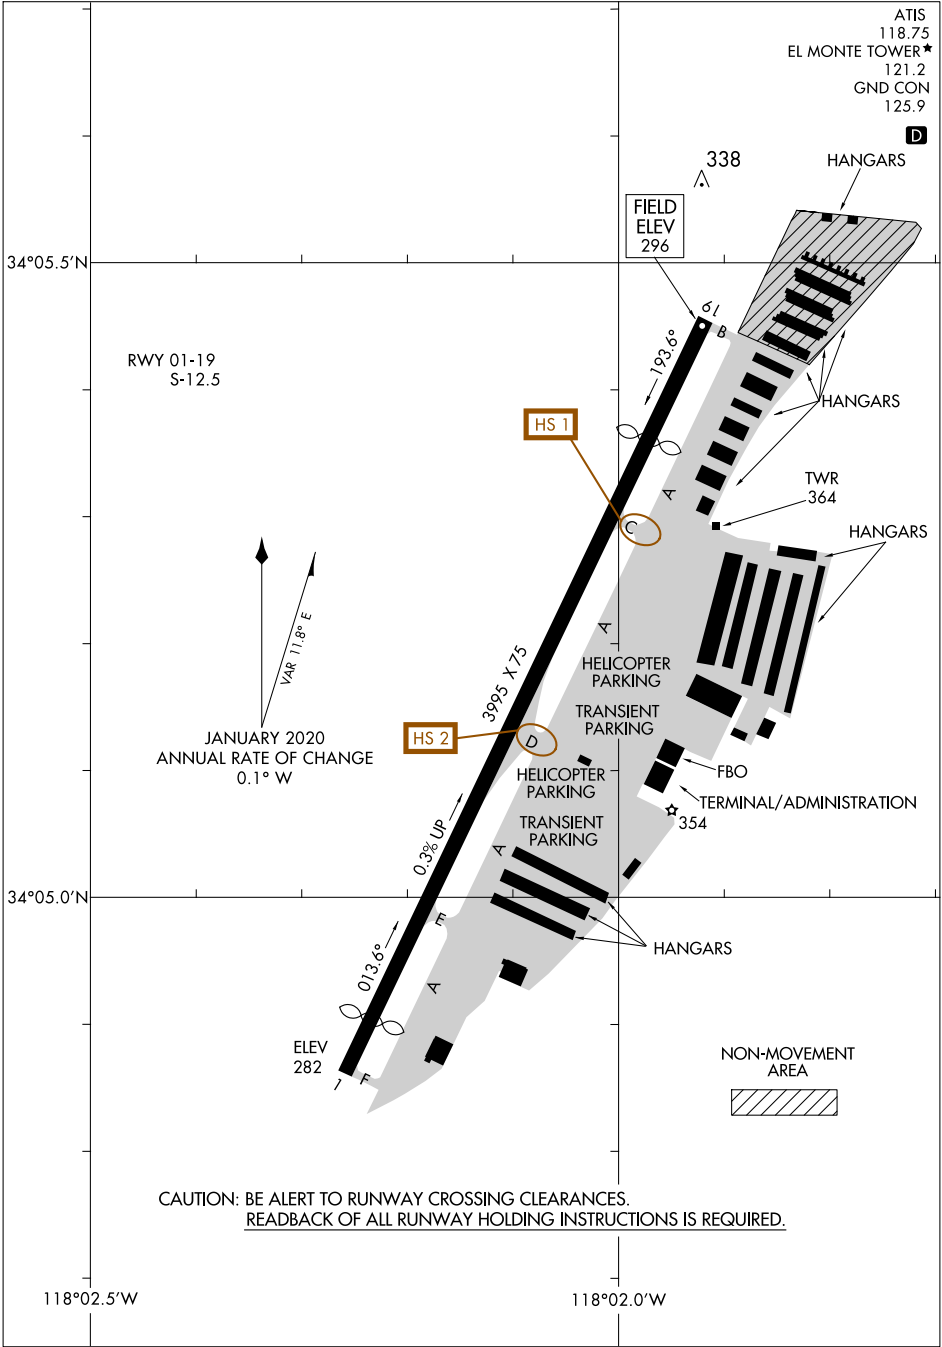

AIRPORT DIAGRAM

AL-5639 (FAA)

SAN GABRIEL VALLEY (EMT)
EL MONTE, CALIFORNIA

ATIS 118.75
EL MONTE TOWER★ 121.2
GND CON 125.9

D

SW-3, 02 NOV 2023 to 30 NOV 2023

SW-3, 02 NOV 2023 to 30 NOV 2023

CAUTION: BE ALERT TO RUNWAY CROSSING CLEARANCES.
READBACK OF ALL RUNWAY HOLDING INSTRUCTIONS IS REQUIRED.

AIRPORT DIAGRAM

EL MONTE, CALIFORNIA
SAN GABRIEL VALLEY (EMT)